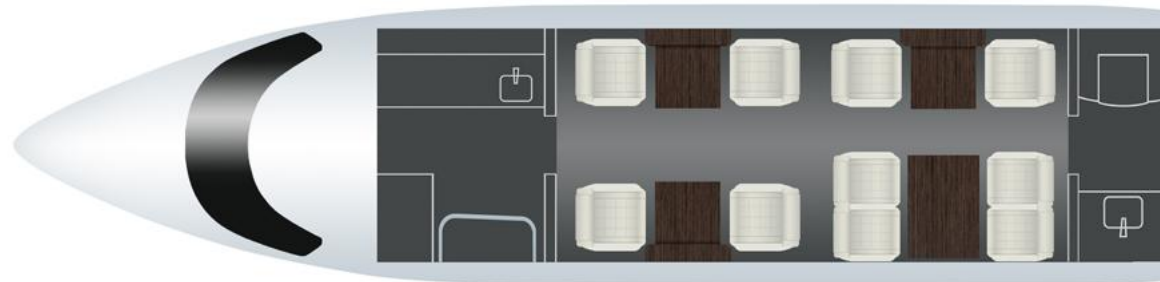

CABIN DESCRIPTION

Executive Seating Capacity	Ten (10) passengers
Cabin Birthing Capacity	Four (4)
Galley Location	Full Service forward Galley
Galley Equipment	Microwave, High temp oven and espresso machine
Lavatory Locations	Aft Lavatories
Interior Age Since New/Refurb	2014
Connectivity	Aircell Axxess II
In-Flight Entertainment	Falcon Cabin HD

2014

Dassault Falcon 2000S

SN 715 | OY-GWK

Cabin Zones	Two (2)
Forward Cabin	Four (4) UCT Single Seats
Aft Cabin	Two (2) UCT Single Seats and Two (2) UCT Double Seats
Crew Rest	No
Jump Seat	Yes
Interior Finishes - Wood Veneer	Light Wood
Interior Finishes - Leather	Leather Seating

Specifications and/or descriptions are provided as introductory information only and do not constitute representations or warranties. Verification of specifications remain the sole responsibility of purchaser. Photographs and images may have been modified to remove logos, registration marks, or other identifying information to protect the privacy of the Aircraft's current owner. The Aircraft is subject to prior sale, lease, and/or removal from the market without prior notice.

STANTON & PARTNERS
AVIATION

New York
+ 1 212 901 5363

Dubai
+ 971 800 0311 0070

London
+ 44 203 858 9863

Hong Kong
+ 852 3018 3019

Johannesburg
+ 27 10 100 3120

Showroom: Gate Village, Building 10,
9th Floor, DIFC, Dubai, U.A.E.

US Headquarters - 1900 Glades Rd.
4th Floor, Boca Raton, Florida 33431